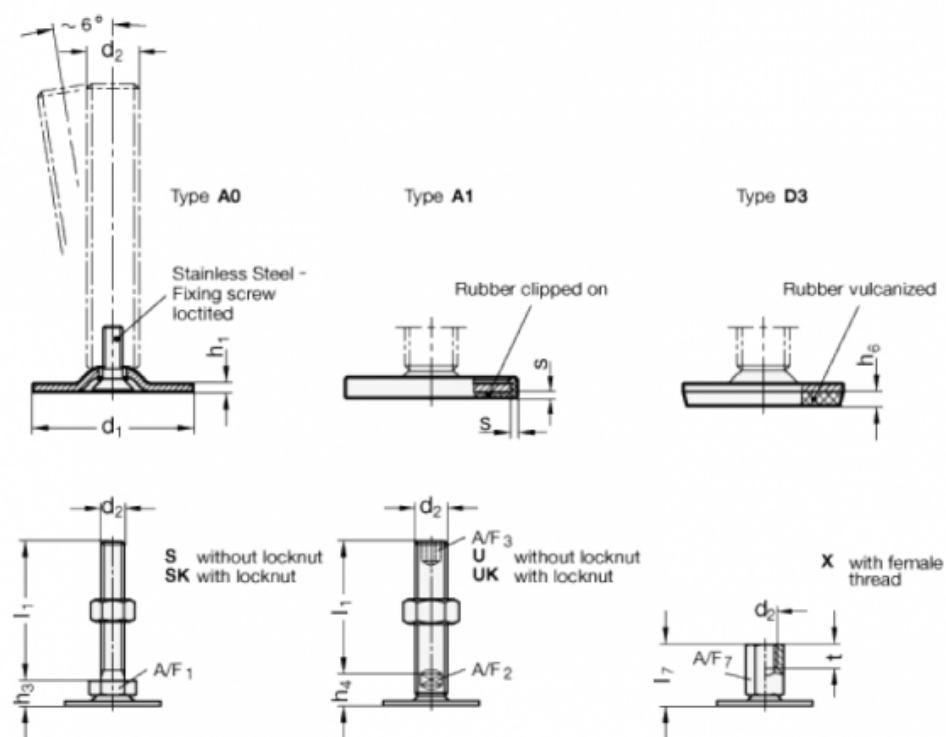

Article number: 204050M863A1SK

Description: E+G levelling foot  
GN 40-50-M8-63-A1-SK

Note: SK With nut, External hexagon at the bottom

## Measures

A/F1	= 17
d1	= 50
d2	= M8
h1	= 2.5
h3	= 11
h6	=
l1	= 63
s	= 1.5